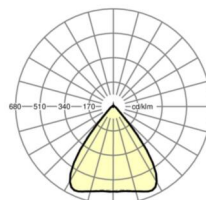

LIGHTING TECHNOLOGY

Placement	LED, Colour rendering/Light colour CRI ≥ 80 / 3000K
Colour tolerance (MacAdam)	3SDCM
Photobiological safety (Luminaire)	RG1
Nominal luminous flux	9795lm
LED service life	50000h L80/B10 (Tq 40°C)
Luminaire luminous efficiency	176lm/W
Beam angle	80° (C0) / 80° (C90)
UGR lat./long.	18.4 / 18.6

MECHANICS

Housing colour	traffic white RAL 9016
Dimensions (LxWxDxH)	2299mm x 55mm x 37mm
Weight (net)	2.5kg
Type of installation	Mounting rail system installation, Ceiling-mounted light structure, Pendant light structure

Dimensions

L	2299 mm	Length
B	55 mm	Width
H	37 mm	Height

DEEP-LINK

<https://www.regiolux.de/en/article/19430024110>

Reference	LED 10000lm 830
ηLB	100 %
Φ ↓/↑	98 % / 2 %
UGR lat./long.	18.4 / 18.6